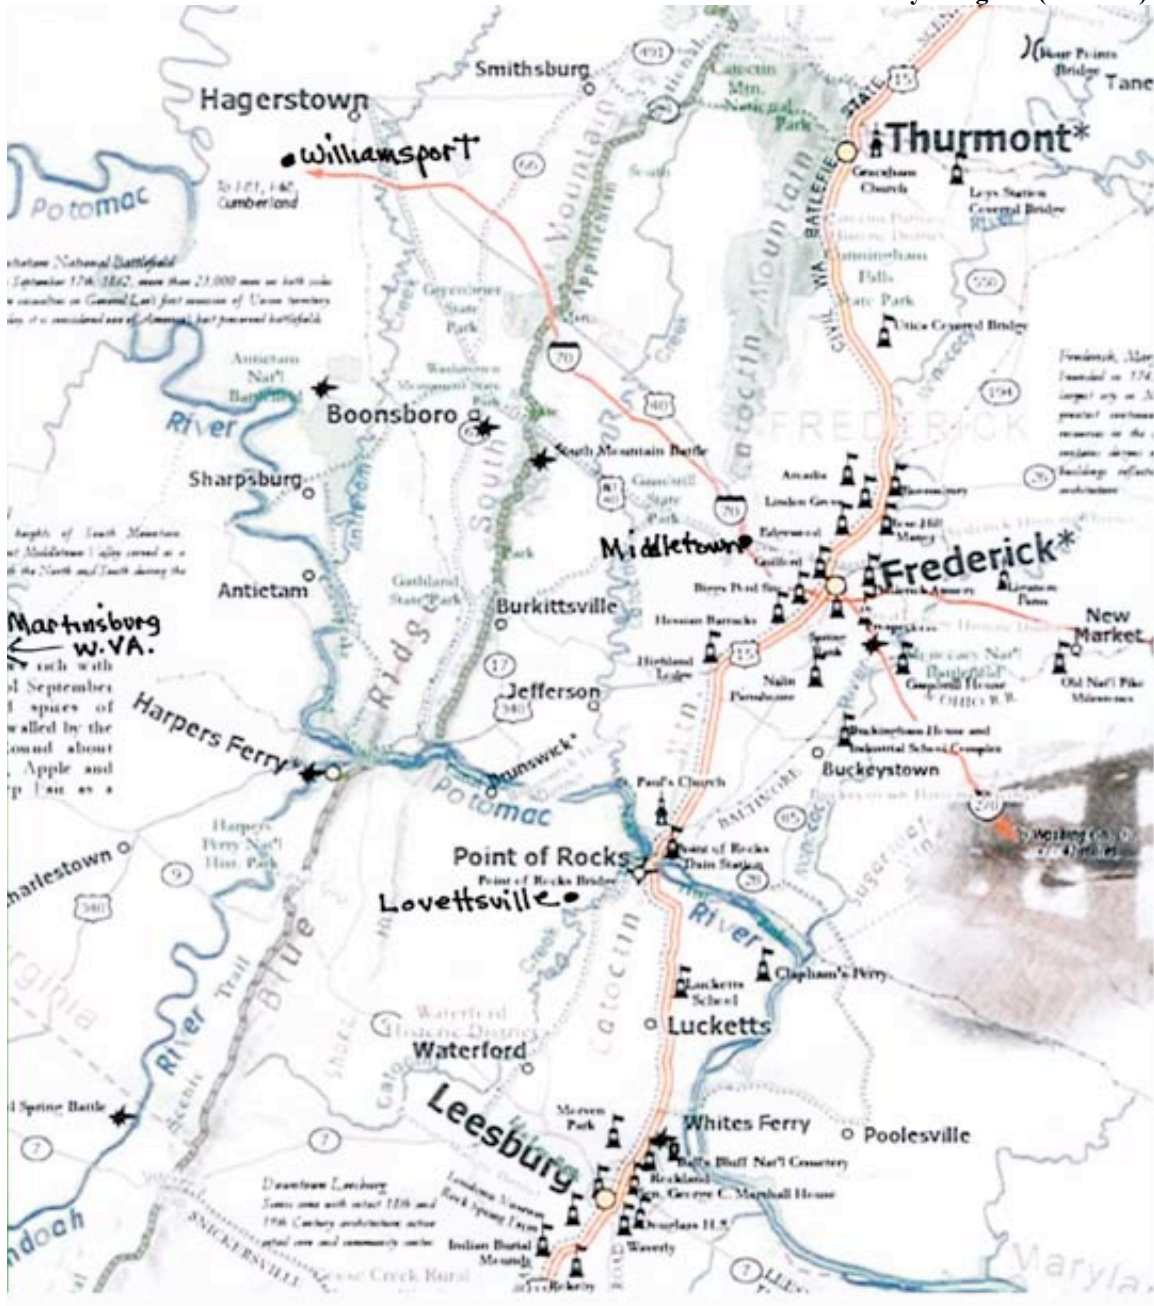

The Journey Through Hallowed Ground

hallowedground.org

JTHG Antietam Area Map for Students

to Gettysburg PA (60 miles)

www.hallowedground.org